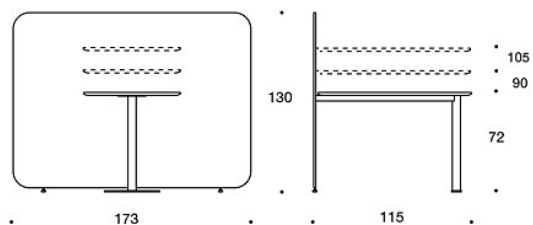

MATERIAL DESCRIPTION:

Screen: fully upholstered

Table top: oak, ash, stained ash or white laminate

Table base: white

PRODUCT CODE NUMBER:

297LM = with low screen

297HM = with high screen

ACCESSORIES:

Power outlet.

ADJUSTMENTS:

Screens: height adjustable glides.

Dimensional drawing:

297LM72 / LM90 / LM105

297LM7272 / LM9090 / LM105105

297LM7290 / LM72105 / LM90105

Dimensional drawing 2: