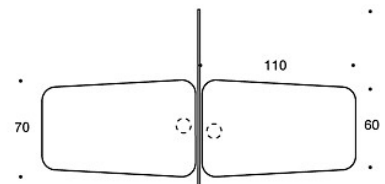

297LM7272 / LM9090 / LM105105

297LM7290 / LM72105 / LM90105