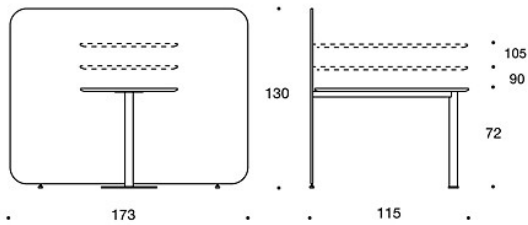

MATERIAL DESCRIPTION:

Screen: fully upholstered

Table top: oak, ash, stained ash or white laminate

Table base: white

PRODUCT CODE NUMBER:

297LM = with low screen

297HM = with high screen

ACCESSORIES:

Power outlet.

ADJUSTMENTS:

Screens: height adjustable glides.

Dimensional drawing:

297LM72 / LM90 / LM105

297LM7272 / LM9090 / LM105105

297LM7290 / LM72105 / LM90105

Dimensional drawing 2: