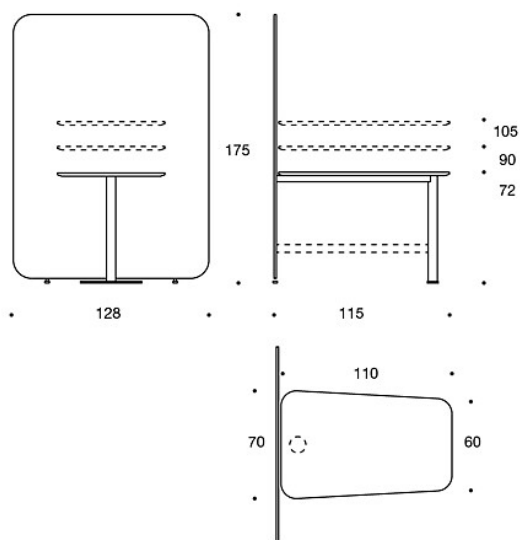

Power outlet.

ADJUSTMENTS:

Screens: height adjustable glides.

Dimensional drawing:

297LM72 / LM90 / LM105

297LM7272 / LM9090 / LM105105

297LM7290 / LM72105 / LM90105

Dimensional drawing 2: