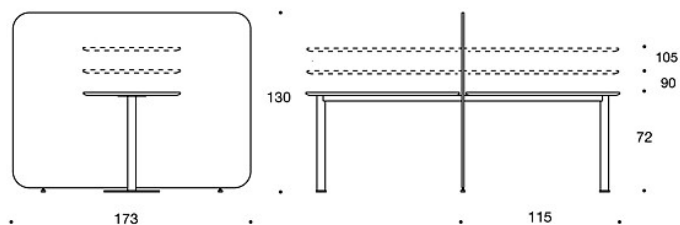

Power outlet.

ADJUSTMENTS:

Screens: height adjustable glides.

Dimensional drawing:

297LM72 / LM90 / LM105

297LM7272 / LM9090 / LM105105

297LM7290 / LM72105 / LM90105

Dimensional drawing 2: