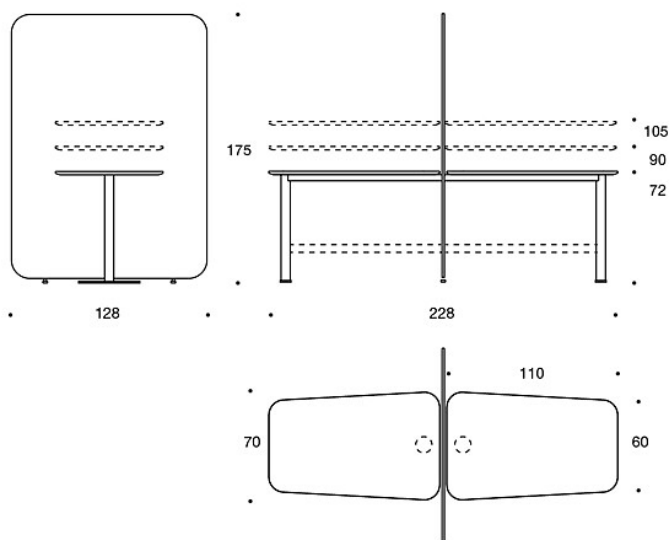

Power outlet.

ADJUSTMENTS:

Screens: height adjustable glides.

CARBON FOOTPRINT:

PodMeeting Xpress 297HM: 117.34 kg CO₂e

Dimensional drawing:

297LM72 / LM90 / LM105

297LM7272 / LM9090 / LM105105

297LM7290 / LM72105 / LM90105

Dimensional drawing 2:

297HM72 / HM90 / HM105

297HM7272 / HM9090 / HM105105
297HM7290 / HM72105 / HM90105