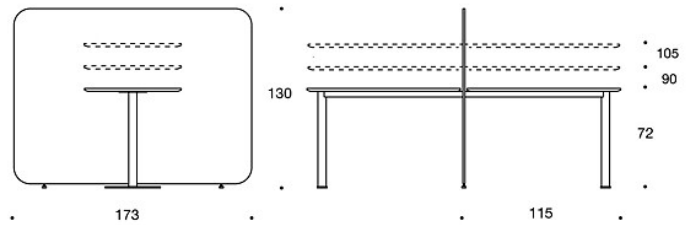

Power outlet.

ADJUSTMENTS:

Screens: height adjustable glides.

Dimensional drawing:

297LM72 / LM90 / LM105

297LM7272 / LM9090 / LM105105

297LM7290 / LM72105 / LM90105

Dimensional drawing 2: