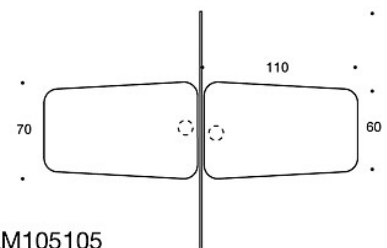

Power outlet.

ADJUSTMENTS:

Screens: height adjustable glides.

Dimensional drawing:

297LM72 / LM90 / LM105

297LM7272 / LM9090 / LM105105

297LM7290 / LM72105 / LM90105

Dimensional drawing 2: