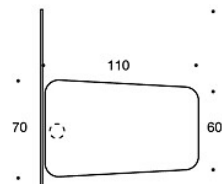

Power outlet.

ADJUSTMENTS:

Screens: height adjustable glides.

CARBON FOOTPRINT:

PodMeeting Xpress 297HM: 117.34 kg CO₂e

Dimensional drawing:

297LM72 / LM90 / LM105

297LM7272 / LM9090 / LM105105

297LM7290 / LM72105 / LM90105

Dimensional drawing 2:

297HM72 / HM90 / HM105

297HM7272 / HM9090 / HM105105
297HM7290 / HM72105 / HM90105