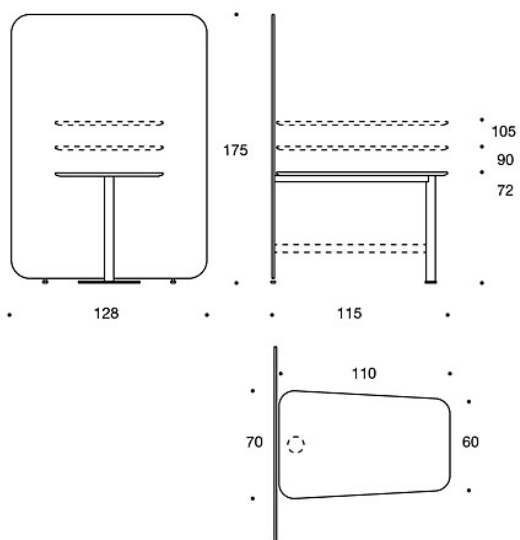

Power outlet.

ADJUSTMENTS:

Screens: height adjustable glides.

Dimensional drawing:

297LM72 / LM90 / LM105

297LM7272 / LM9090 / LM105105

297LM7290 / LM72105 / LM90105

Dimensional drawing 2: