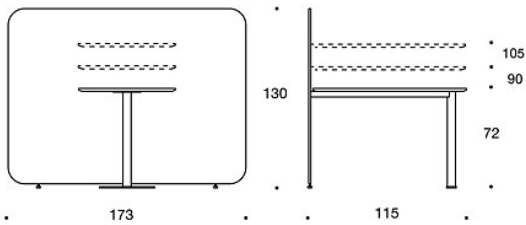

Power outlet.

ADJUSTMENTS:

Screens: height adjustable glides.

CARBON FOOTPRINT:

PodMeeting Xpress 297HM: 117.34 kg CO₂e

Dimensional drawing:

297LM72 / LM90 / LM105

297LM7272 / LM9090 / LM105105

297LM7290 / LM72105 / LM90105

Dimensional drawing 2:

297HM72 / HM90 / HM105

297HM7272 / HM9090 / HM105105
297HM7290 / HM72105 / HM90105