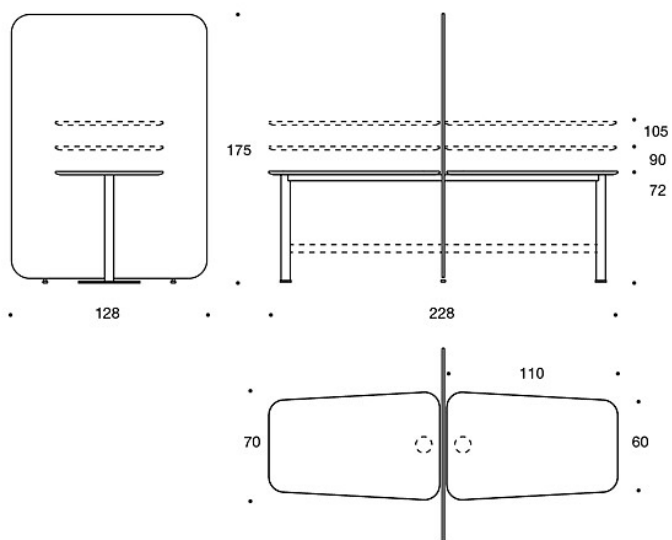

297HM7272 / HM9090 / HM105105
297HM7290 / HM72105 / HM90105