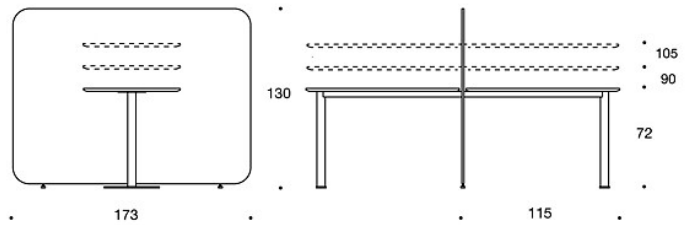

Power outlet.

ADJUSTMENTS:

Screens: height adjustable glides.

CARBON FOOTPRINT:

PodMeeting Xpress 297HM: 117.34 kg CO₂e

Dimensional drawing:

297LM72 / LM90 / LM105

297LM7272 / LM9090 / LM105105

297LM7290 / LM72105 / LM90105

Dimensional drawing 2:

297HM72 / HM90 / HM105

297HM7272 / HM9090 / HM105105
297HM7290 / HM72105 / HM90105