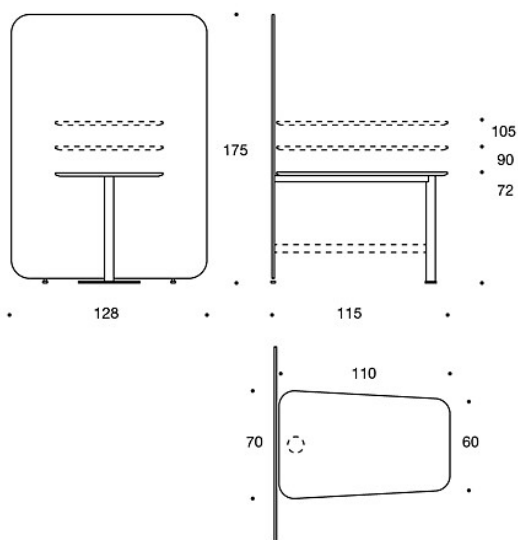

Power outlet.

ADJUSTMENTS:

Screens: height adjustable glides.

CARBON FOOTPRINT:

PodMeeting Xpress 297HM: 117.34 kg CO₂e

Dimensional drawing:

297LM72 / LM90 / LM105

297LM7272 / LM9090 / LM105105

297LM7290 / LM72105 / LM90105

Dimensional drawing 2:

297HM72 / HM90 / HM105

297HM7272 / HM9090 / HM105105
297HM7290 / HM72105 / HM90105